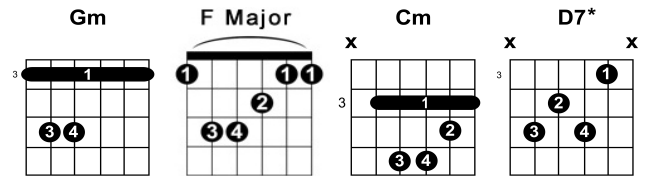

# In Hell I'll Be In Good Company – The Dead South

10:28:45 AM 11/03/21

Key: G?

[Intro] Gm

Gm – Gm – Gm F – Gm – Cm – Gm – D7 – Gm  
[whistle]

Gm – F – D7 – Gm

[[Play twice through]]

Gm [3x]

Gm  
**Dead wife is what I told her**

Gm  
**Brass knife sinks into my shoulder**

F D7 Gm Gm Gm Gm  
**Oh babe don't know what I'm gonna do**

Gm – Gm – Gm – Gm F – D7 – Gm – Gm – Gm – Gm

[chorus]

Gm  
**I see my red head, messed bed, tear shed, queen bee, my squeeze**

Gm F  
**The stage it smells, tells, hell's bells, miss-spells, knocks me on my knees**

Gm Cm  
**It didn't hurt, flirt, blood squirt, stuffed shirt, hang me on a tree**

Gm D7 Gm  
**After I count down, three rounds, in hell I'll be in good company.**